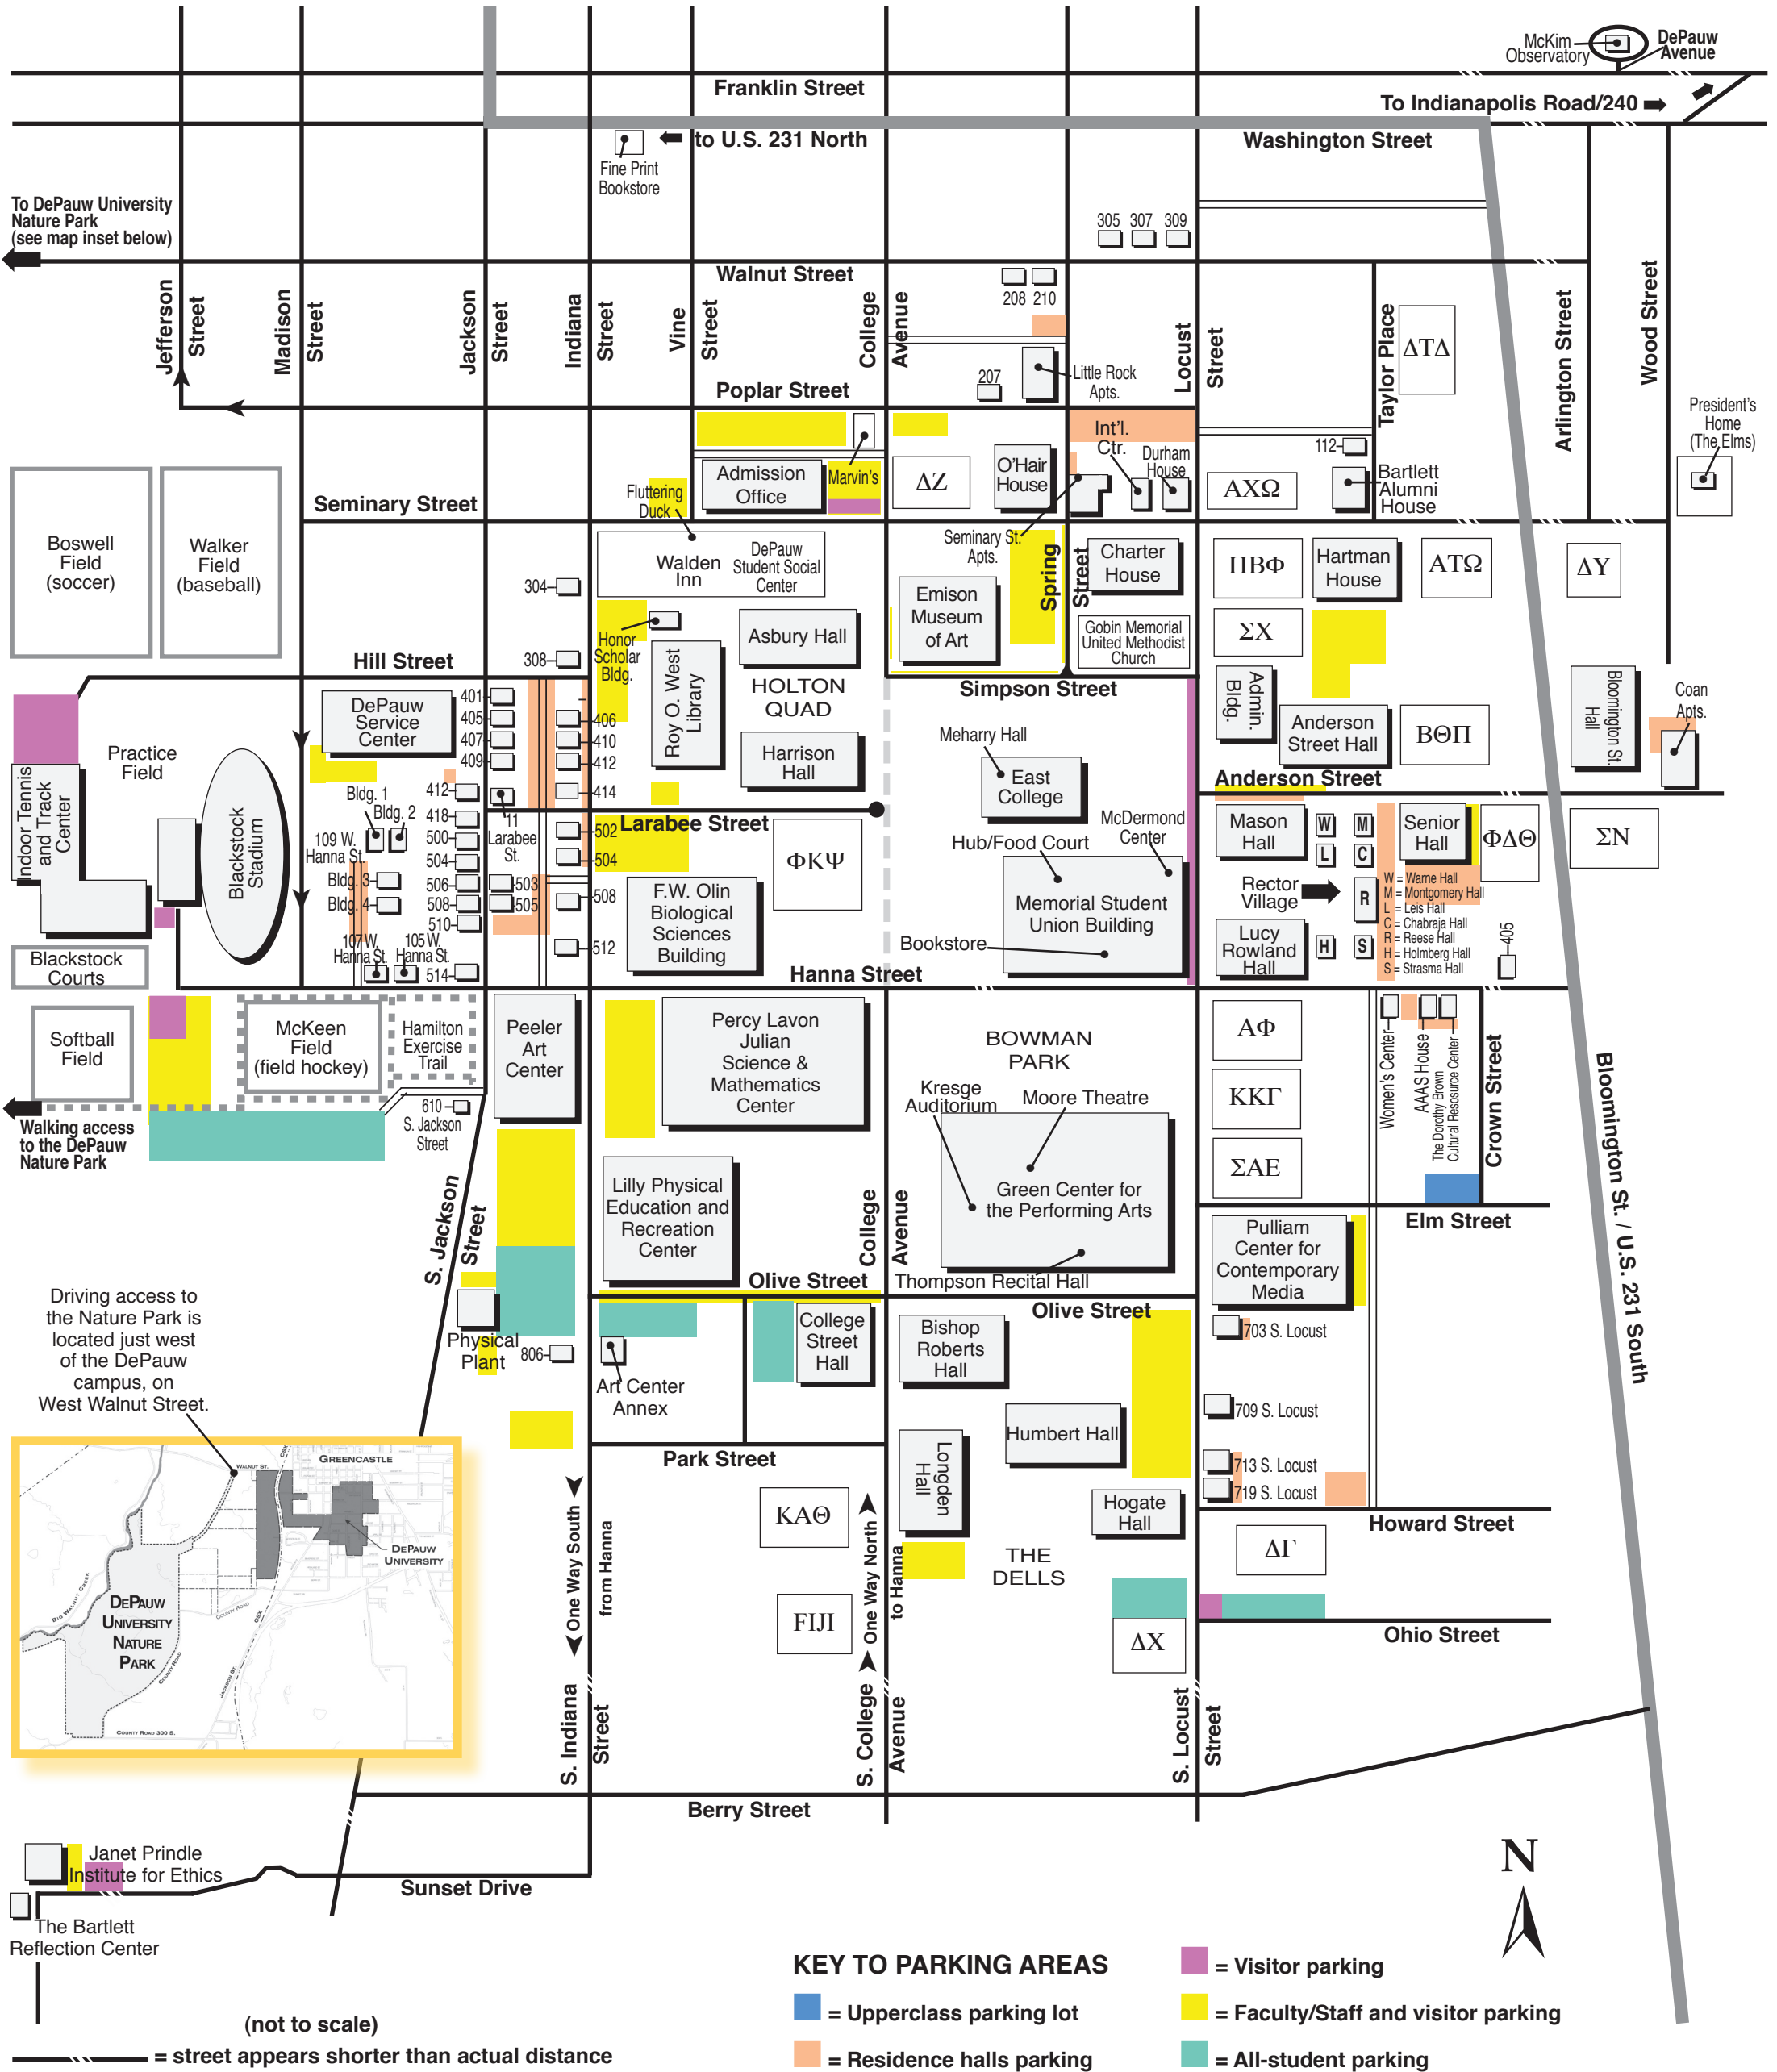

# DEPAUW UNIVERSITY | CAMPUS MAP

**KEY TO PARKING AREAS**

- = Upperclass parking lot
- = Faculty/Staff and visitor parking
- = Residence halls parking
- = All-student parking
- = Visitor parking

(not to scale)

--- = street appears shorter than actual distance