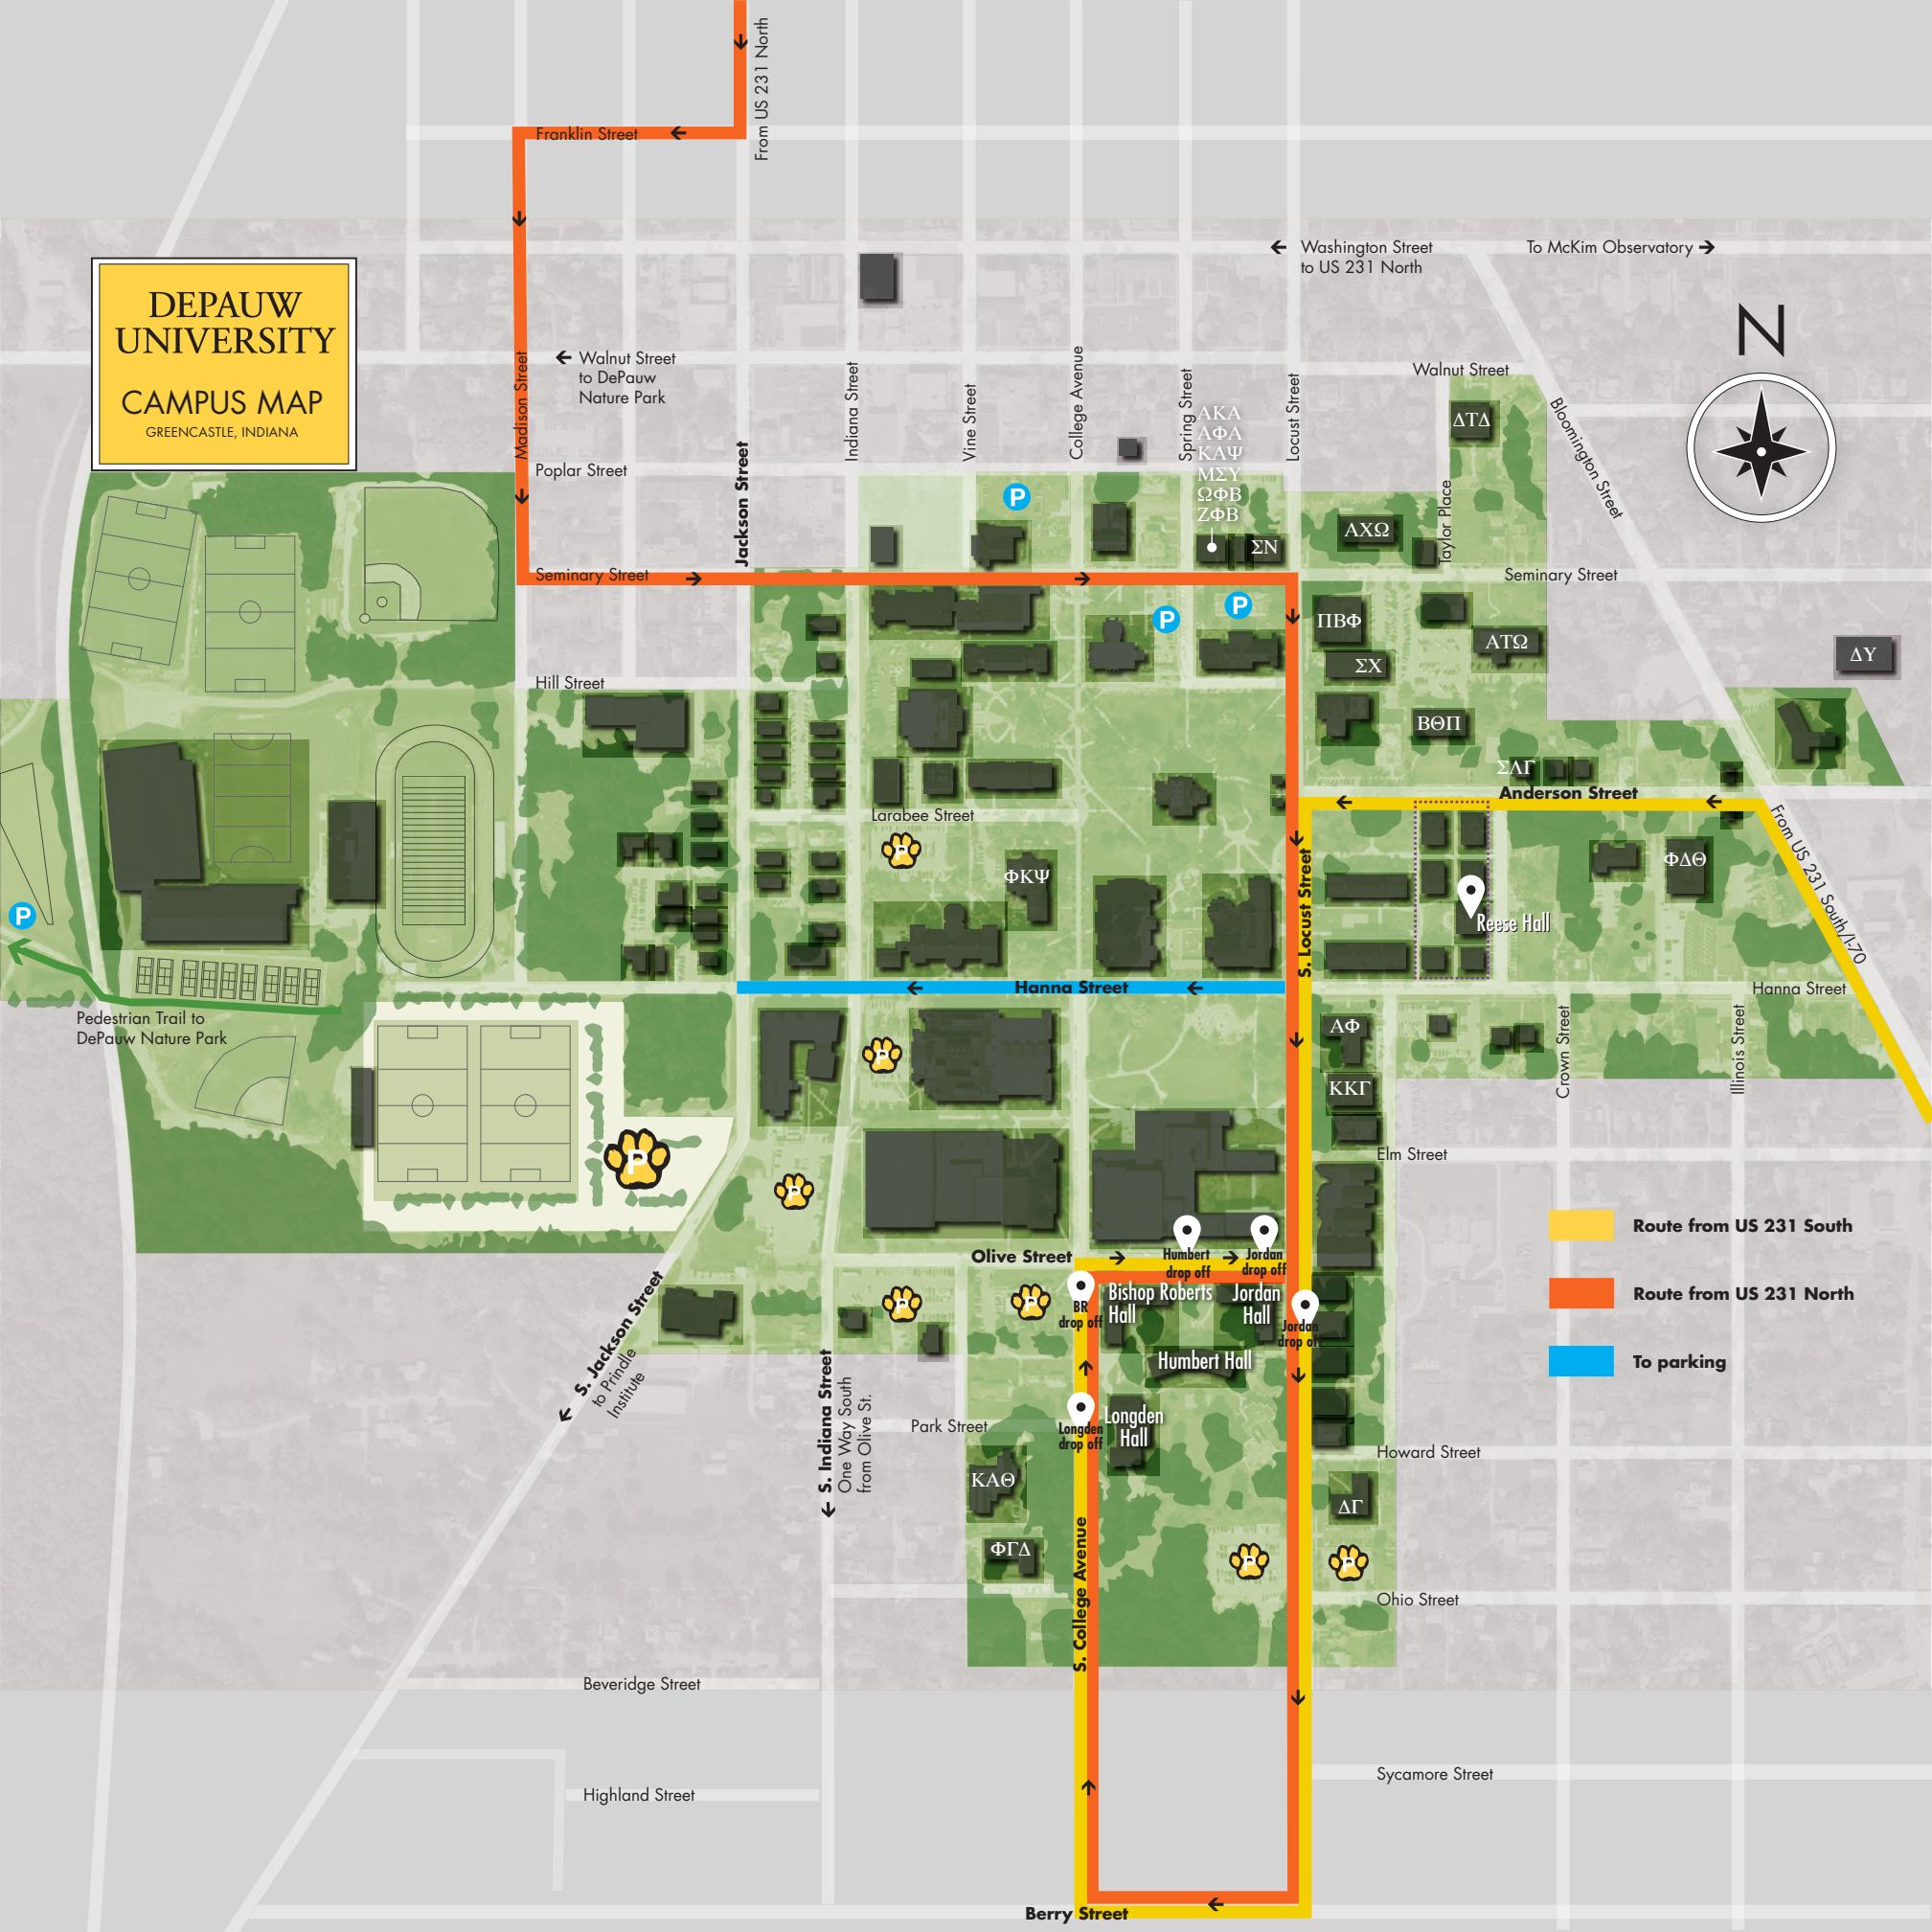

**DEPAUW
UNIVERSITY**
CAMPUS MAP
GREENCASTLE, INDIANA

- Route from US 231 South
- Route from US 231 North
- To parking